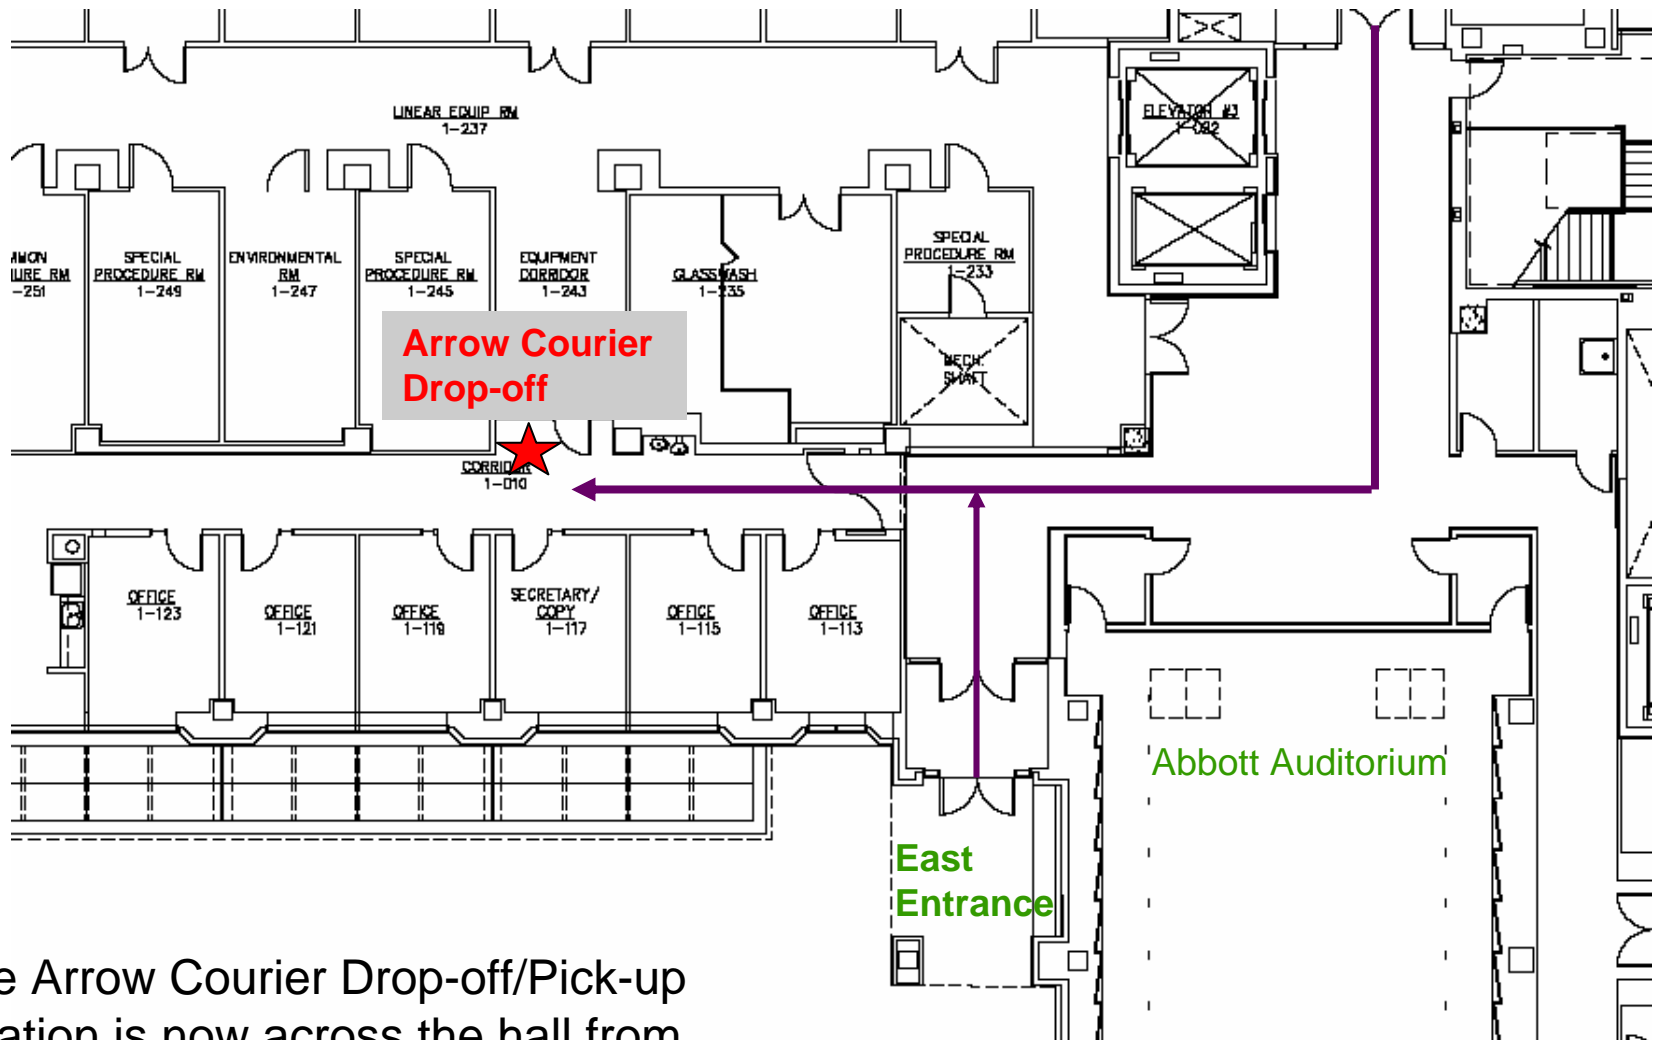

West Entrance

The Arrow Courier Drop-off/Pick-up location is now across the hall from Pancoe 1117. If you have any questions, please contact Kim McCumber at 7-2587 or kimmc@northwestern.edu.